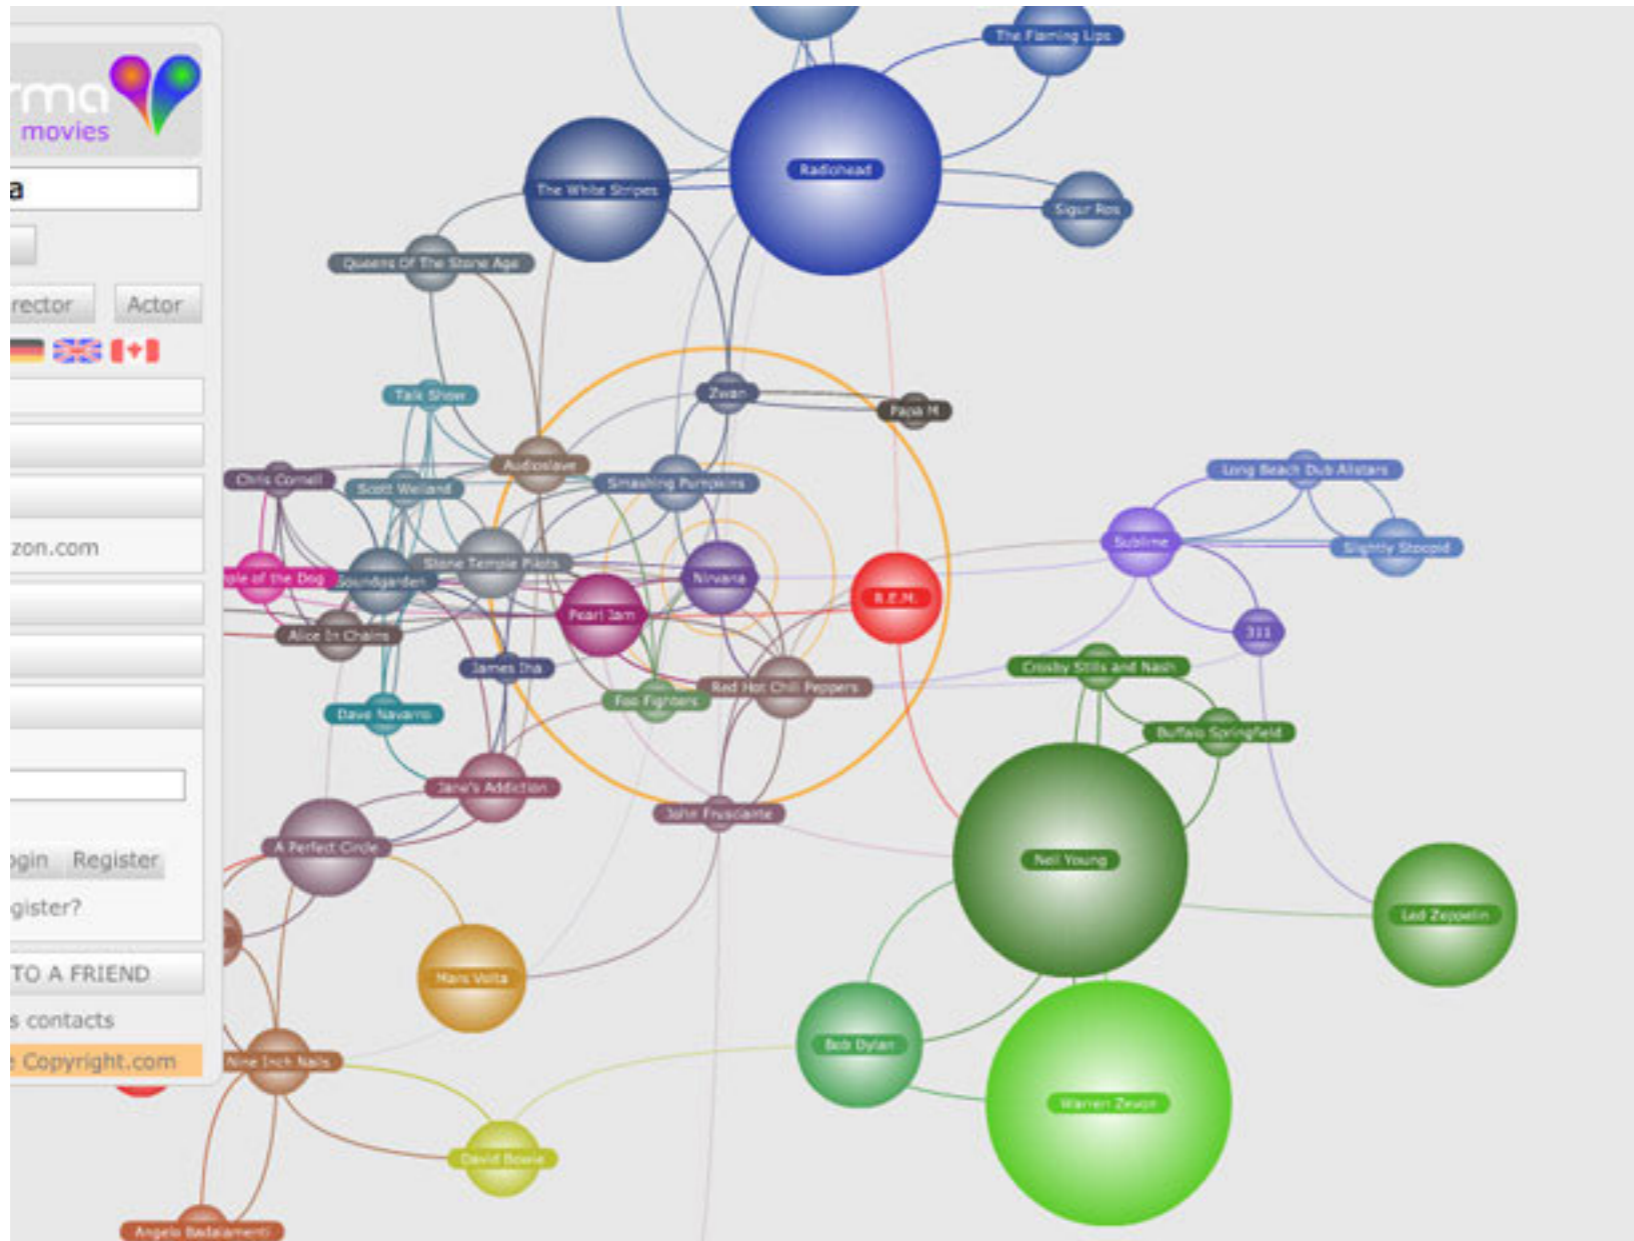

OpenList Service

PLUGINS

PREPROCESSING

FILTERING

AGGREGATION

ANALYSIS

VISUALIZATION

Recommendation / Similarity

Same lists

Unequal ratings

Equal ratings

Similar tags

Example / LastFM artist relations

Example / Live Plasma

RESULTS

ADVANCED VISUALIZATION